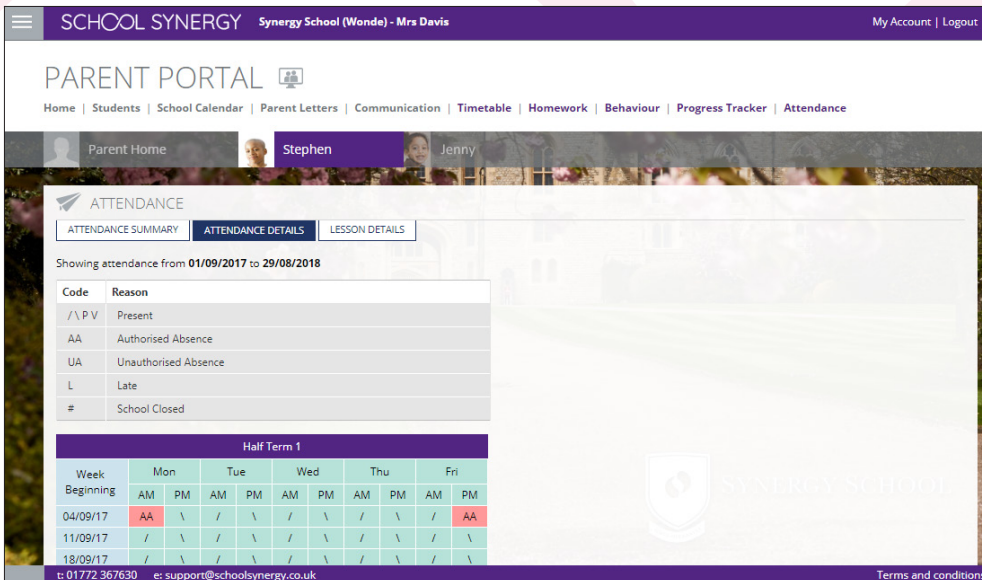

See your child's recent and historical attendance.

Behaviour and Achievements – all reported in real time, giving you an up to date picture of what is happening in school.

A complete and intuitive school system