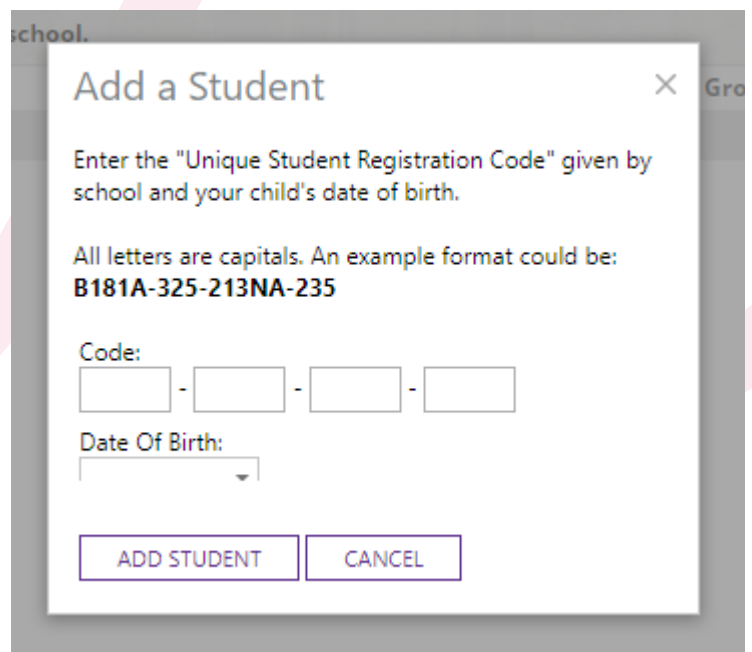

A complete and intuitive school system

SCHOOL SYNERGY

Adding Additional Children

If you have more than one child at school, they can be easily added to the Parent Portal.

Once you are logged into the Parent Portal, select 'Students' from the menu.

PARENT PORTAL

Home | Students | School Calendar | Parent Letters | Comr

All children linked to your account are listed on this page.

Click 'Add a Student'.

Use the code from your child's registration letter and their date of birth to add children to your account.

Once added, they will appear on the main Parent Portal menu bar.

SCHOOL SYNERGY

The Parent Portal

The Parent Portal is a single place where you can view school information for your children. The homepage displays the school calendar, letters that have been shared with you and home parent communication.