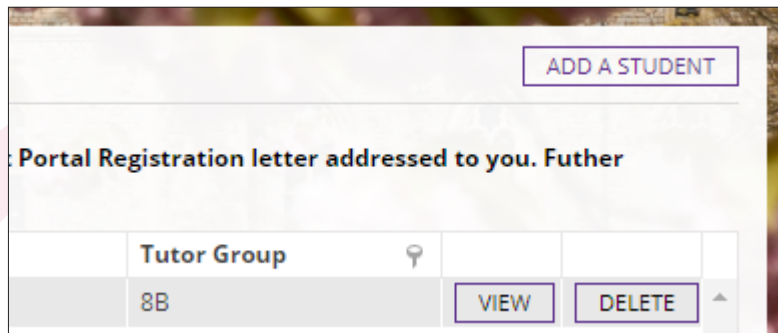

A complete and intuitive school system

SCHOOL SYNERGY

Adding Additional Children

If you have more than one child at school, they can be easily added to the Parent Portal.

Once you are logged into the Parent Portal, select 'Students' from the menu.

PARENT PORTAL

Home | Students | School Calendar | Parent Letters | Comr

All children linked to your account are listed on this page.

Click 'Add a Student'.

Use the code from your child's registration letter and their date of birth to add children to your account.