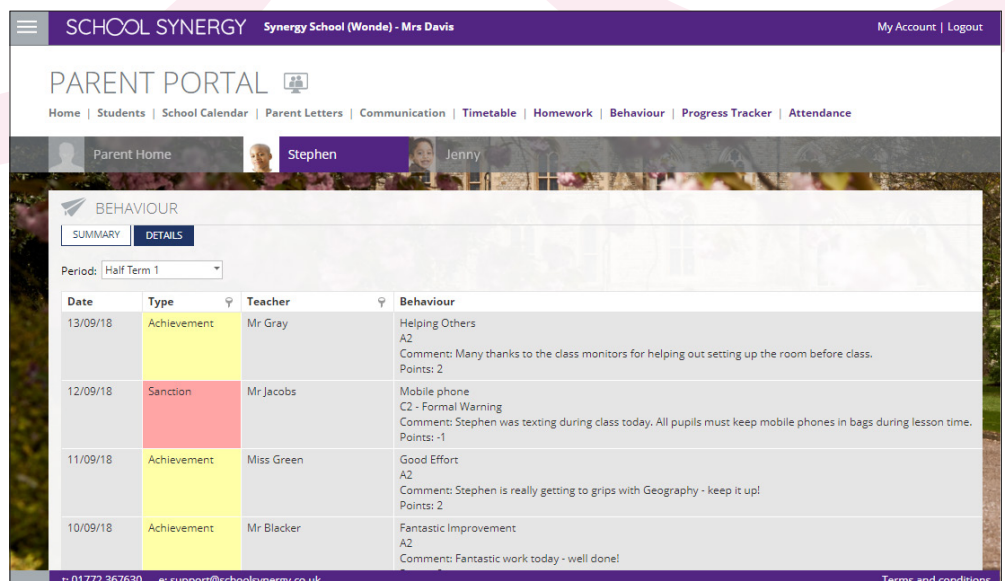

See your child's recent and historical attendance.

Behaviour and Achievements – all reported in real time, giving you an up to date picture of what is happening in school.

A complete and intuitive school system