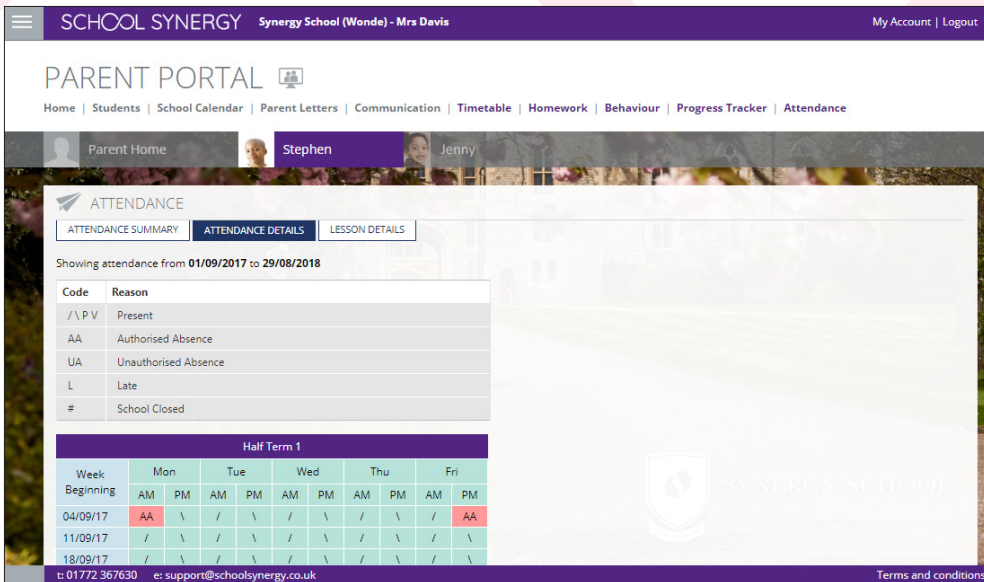

See your child's recent and historical attendance.

Behaviour and Achievements – all reported in real time, giving you an up to date picture of what is happening in school.

A complete and intuitive school system